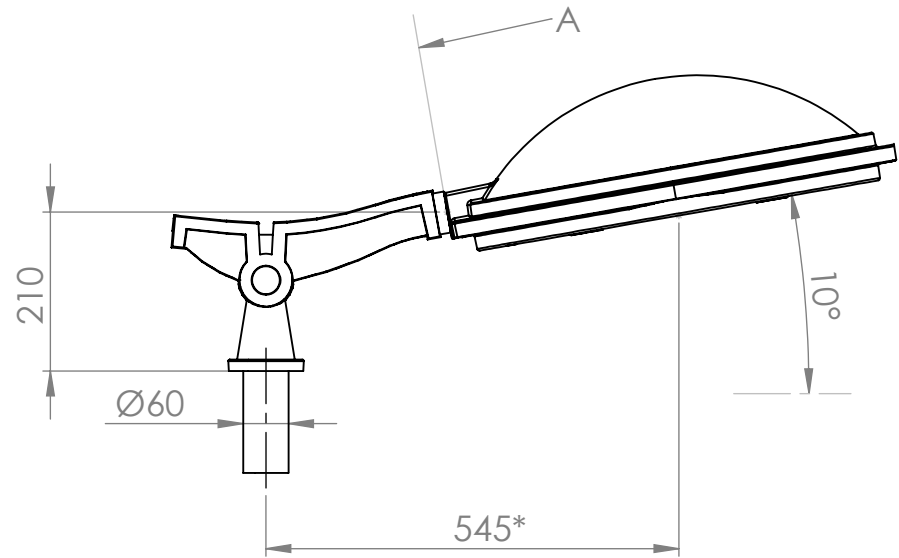

LUTECIA top single 245

Schröder
Experts in lightability™

Scale:1:10

Material: Aluminium

Date: 09-10-2020

Weight:4.1Kg