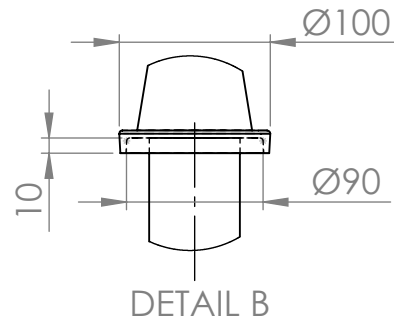

LUTECIA top single 245

Schröder
Experts in lightability™

Scale:1:10

Material: Aluminium

Date: 09-10-2020

Weight:4.1Kg