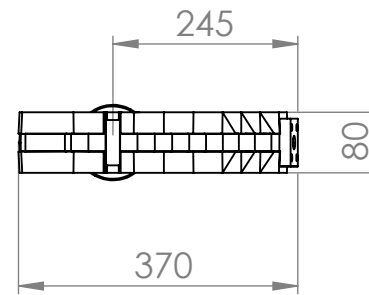

LUTECIA top single 245

Schröder
Experts in lightability™

Scale:1:10

Material: Aluminium

Date: 09-10-2020

Weight:4.1Kg