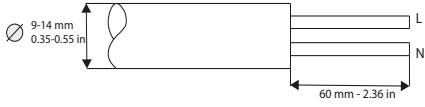

220-240V  
50Hz

A	199 mm
	7.83 in
B	240 mm
	9.44 in
C	213 mm
	8.42 in

D	141 mm
	5.55 in
E1	160 mm
	6.29 in
E2	140 mm
	5.51 in
F	170 mm
	6.69 in

A	60 mm
	2.36 in
B	25 mm
	0.98 in
C	213 mm
	8.42 in

D	150 mm
	5.90 in
E	105 mm
	4.13 in
F	67 mm
	2.63 in
G	9 mm
	0.35 in

220-240V 50-60Hz

1 - 2.5 mm

L = 1  
N = 2

L = 1  
N = 2  
PE = ⊕

~~IP66~~

~~IP66~~

IP66

DMX