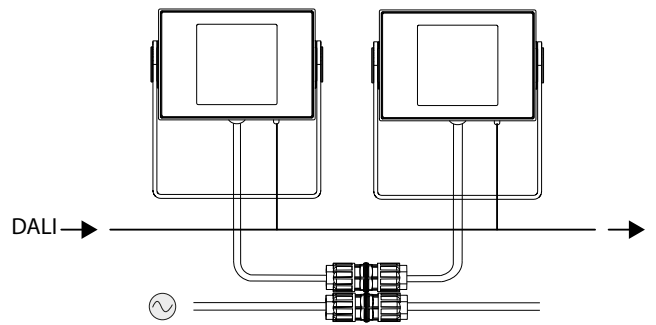

220-240V  
50Hz

A	199 mm
	7.83 in
B	240 mm
	9.44 in
C	213 mm
	8.42 in

D	141 mm
	5.55 in
E1	160 mm
	6.29 in
E2	140 mm
	5.51 in
F	170 mm
	6.69 in

A	60 mm
	2.36 in
B	25 mm
	0.98 in
C	213 mm
	8.42 in

D	150 mm
	5.90 in
E	105 mm
	4.13 in
F	67 mm
	2.63 in
G	9 mm
	0.35 in

M12 A-CODE  
4/5 WAY

1 = GND (DMX Common)  
2 = data -  
3 = data +  
4 =  
5 =

DALI

M12 A-CODE  
4/5 WAY

1 =  
2 =  
3 = DALI  
4 = DALI  
5 =

SCULP 150