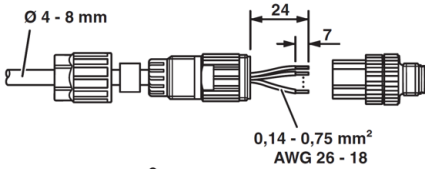

220-240V  
50Hz

A	199 mm
	7.83 in
B	240 mm
	9.44 in
C	213 mm
	8.42 in

D	141 mm
	5.55 in
E1	160 mm
	6.29 in
E2	140 mm
	5.51 in
F	170 mm
	6.69 in

A	60 mm
	2.36 in
B	25 mm
	0.98 in
C	213 mm
	8.42 in

D	150 mm
	5.90 in
E	105 mm
	4.13 in
F	67 mm
	2.63 in
G	9 mm
	0.35 in

220-240V 50-60Hz

1 - 2.5 mm

L = 1  
N = 2

L = 1  
N = 2  
PE = ⊕

~~IP66~~

~~IP66~~

IP66

DMX

M12 A-CODE  
4/5 WAY

1 = GND (DMX Common)  
2 = data -  
3 = data +  
4 =  
5 =

DALI

M12 A-CODE  
4/5 WAY

1 =  
2 =  
3 = DALI  
4 = DALI  
5 =

SCULP 150