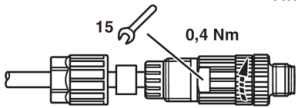

220-240V  
50Hz

A	199 mm
	7.83 in
B	240 mm
	9.44 in
C	213 mm
	8.42 in

D	141 mm
	5.55 in
E1	160 mm
	6.29 in
E2	140 mm
	5.51 in
F	170 mm
	6.69 in

A	60 mm
	2.36 in
B	25 mm
	0.98 in
C	213 mm
	8.42 in

D	150 mm
	5.90 in
E	105 mm
	4.13 in
F	67 mm
	2.63 in
G	9 mm
	0.35 in

220-240V 50-60Hz

1 - 2.5 mm

L = 1  
N = 2

L = 1  
N = 2  
PE = ⊕

~~IP66~~

~~IP66~~

IP66

DMX

M12 A-CODE  
4/5 WAY

1 = GND (DMX Common)  
2 = data -  
3 = data +  
4 =  
5 =

DALI

M12 A-CODE  
4/5 WAY

1 =  
2 =  
3 = DALI  
4 = DALI  
5 =

SCULP 150