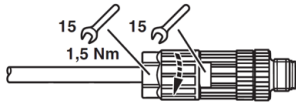

220-240V  
50Hz

A	199 mm
	7.83 in
B	240 mm
	9.44 in
C	213 mm
	8.42 in

D	141 mm
	5.55 in
E1	160 mm
	6.29 in
E2	140 mm
	5.51 in
F	170 mm
	6.69 in

A	60 mm
	2.36 in
B	25 mm
	0.98 in
C	213 mm
	8.42 in

D	150 mm
	5.90 in
E	105 mm
	4.13 in
F	67 mm
	2.63 in
G	9 mm
	0.35 in

220-240V 50-60Hz

1 - 2.5 mm

L = 1  
N = 2

L = 1  
N = 2  
PE = ⊕

~~IP66~~

~~IP66~~

IP66

DMX

M12 A-CODE  
4/5 WAY

1 = GND (DMX Common)  
2 = data -  
3 = data +  
4 =  
5 =

DALI

M12 A-CODE  
4/5 WAY

1 =  
2 =  
3 = DALI  
4 = DALI  
5 =

SCULP 150