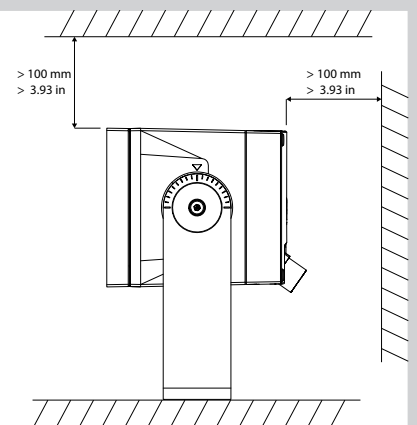

220-240V  
50Hz

A	199 mm
	7.83 in
B	240 mm
	9.44 in
C	213 mm
	8.42 in

D	141 mm
	5.55 in
E1	160 mm
	6.29 in
E2	140 mm
	5.51 in
F	170 mm
	6.69 in

A	60 mm
	2.36 in
B	25 mm
	0.98 in
C	213 mm
	8.42 in

D	150 mm
	5.90 in
E	105 mm
	4.13 in
F	67 mm
	2.63 in
G	9 mm
	0.35 in

220-240V 50-60Hz

1 - 2.5 mm

L = 1  
N = 2

L = 1  
N = 2  
PE = ⊕

~~IP66~~

~~IP66~~

IP66

DMX

M12 A-CODE  
4/5 WAY

1 = GND (DMX Common)  
2 = data -  
3 = data +  
4 =  
5 =

DALI

M12 A-CODE  
4/5 WAY

1 =  
2 =  
3 = DALI  
4 = DALI  
5 =

SCULP 150