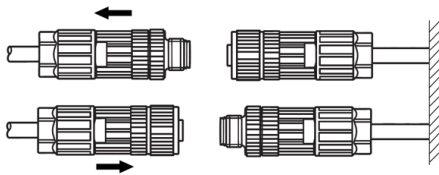

220-240V  
50Hz

A	199 mm
	7.83 in
B	240 mm
	9.44 in
C	213 mm
	8.42 in

D	141 mm
	5.55 in
E1	160 mm
	6.29 in
E2	140 mm
	5.51 in
F	170 mm
	6.69 in

A	60 mm
	2.36 in
B	25 mm
	0.98 in
C	213 mm
	8.42 in

D	150 mm
	5.90 in
E	105 mm
	4.13 in
F	67 mm
	2.63 in
G	9 mm
	0.35 in

220-240V 50-60Hz

1 - 2.5 mm

L = 1  
N = 2

L = 1  
N = 2  
PE = ⊕

~~IP66~~

~~IP66~~

IP66

DMX

M12 A-CODE  
4/5 WAY

1 = GND (DMX Common)  
2 = data -  
3 = data +  
4 =  
5 =

DALI

M12 A-CODE  
4/5 WAY

1 =  
2 =  
3 = DALI  
4 = DALI  
5 =

SCULP 150