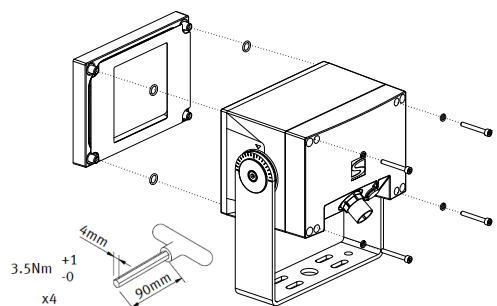

220-240V  
50Hz

A	199 mm
	7.83 in
B	240 mm
	9.44 in
C	213 mm
	8.42 in

D	141 mm
	5.55 in
E1	160 mm
	6.29 in
E2	140 mm
	5.51 in
F	170 mm
	6.69 in

A	60 mm
	2.36 in
B	25 mm
	0.98 in
C	213 mm
	8.42 in

D	150 mm
	5.90 in
E	105 mm
	4.13 in
F	67 mm
	2.63 in
G	9 mm
	0.35 in

220-240V 50-60Hz

1 - 2.5 mm

L = 1  
N = 2

L = 1  
N = 2  
PE = ⊕

~~IP66~~

~~IP66~~

IP66

DMX