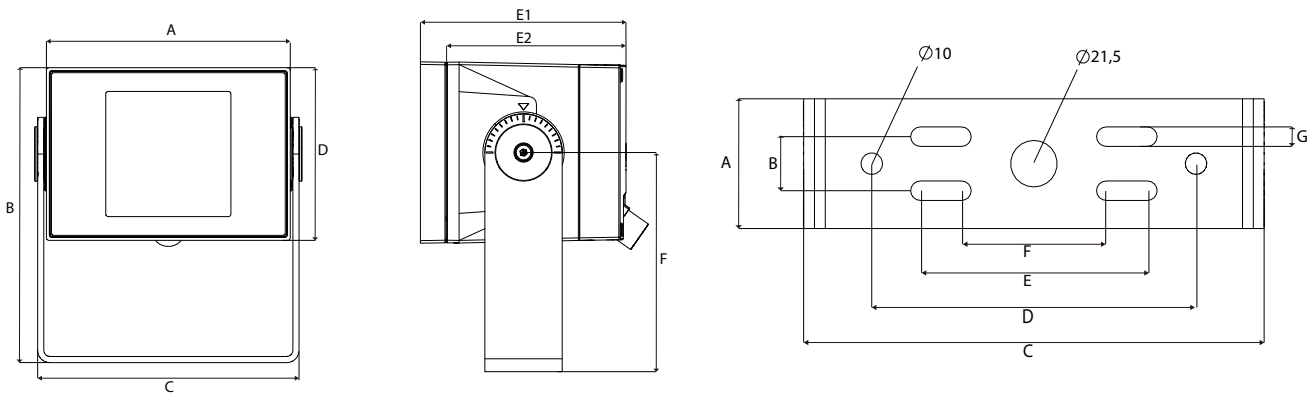

220-240V  
50Hz

A	199 mm
	7.83 in
B	240 mm
	9.44 in
C	213 mm
	8.42 in

D	141 mm
	5.55 in
E1	160 mm
	6.29 in
E2	140 mm
	5.51 in
F	170 mm
	6.69 in

A	60 mm
	2.36 in
B	25 mm
	0.98 in
C	213 mm
	8.42 in

D	150 mm
	5.90 in
E	105 mm
	4.13 in
F	67 mm
	2.63 in
G	9 mm
	0.35 in

220-240V 50-60Hz

1 - 2.5 mm

L = 1  
N = 2

L = 1  
N = 2  
PE = ⊕

~~IP66~~

~~IP66~~

IP66

DMX

M12 A-CODE  
4/5 WAY

1 = GND (DMX Common)  
2 = data -  
3 = data +  
4 =  
5 =

DALI

M12 A-CODE  
4/5 WAY

1 =  
2 =  
3 = DALI  
4 = DALI  
5 =

SCULP 150