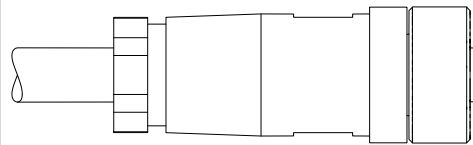

220-240V  
50Hz

A	199 mm
	7.83 in
B	240 mm
	9.44 in
C	213 mm
	8.42 in

D	141 mm
	5.55 in
E1	160 mm
	6.29 in
E2	140 mm
	5.51 in
F	170 mm
	6.69 in

A	60 mm
	2.36 in
B	25 mm
	0.98 in
C	213 mm
	8.42 in

D	150 mm
	5.90 in
E	105 mm
	4.13 in
F	67 mm
	2.63 in
G	9 mm
	0.35 in

220-240V 50-60Hz

1 - 2.5 mm

L = 1  
N = 2

L = 1  
N = 2  
PE = ⊕

~~IP66~~

~~IP66~~

IP66

DMX

M12 A-CODE  
4/5 WAY

1 = GND (DMX Common)  
2 = data -  
3 = data +  
4 =  
5 =

DALI

M12 A-CODE  
4/5 WAY

1 =  
2 =  
3 = DALI  
4 = DALI  
5 =

SCULP 150